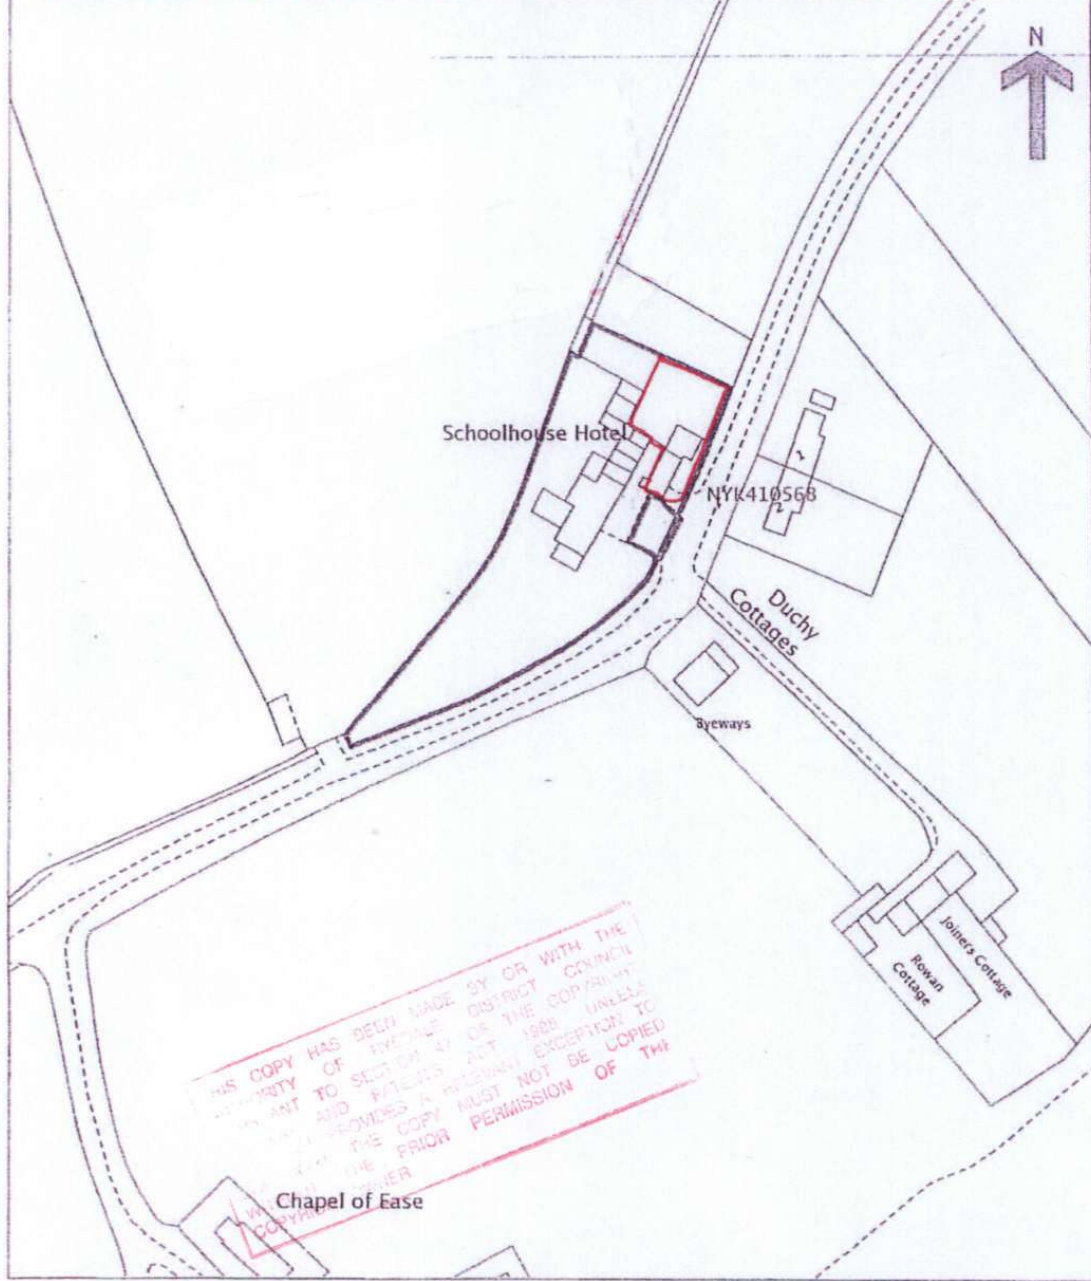

14/01/327/HOUSE ' 010009636728
RYEDALE DM

Land Registry
Official copy of
title plan

Title number NYK155496
Ordnance Survey map reference SE8177SE
Scale 1:1250 enlarged from 1:2500
Administrative area North Yorkshire : Ryedale
1 DEC 2014
DEVELOPMENT
MANAGEMENT

© Crown copyright and database rights 2013 Ordnance Survey 100026316. You are not permitted to copy, sub-license, distribute or sell any of this data to third parties in any form.

THIS COPY HAS BEEN MADE BY OR WITH THE
AUTHORITY OF RYEDALE DISTRICT COUNCIL
IN ACCORDANCE WITH SECTION 47 OF THE COPYRIGHT,
DESIGN AND PATENTS ACT 1988 UNLESS
OTHERWISE INDICATED. PERMISSION TO
REPRODUCE THIS COPY MUST NOT BE COPIED
WITHOUT THE PRIOR PERMISSION OF THE
COUNCIL.